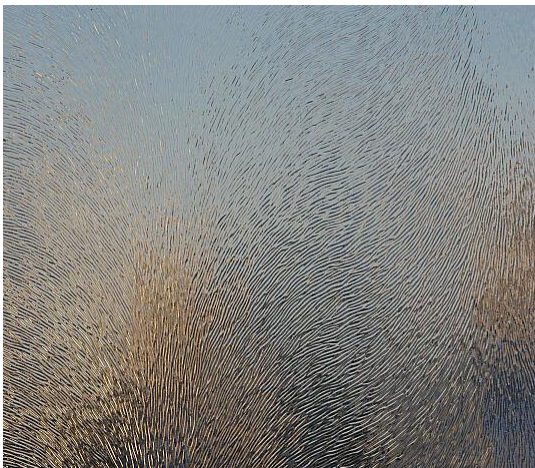

Altdeutsch K

Atlantic

Chinchilla

Chinchilla braun

Crepi 504

Decormat Sandgestrahlt

Delta

Delta matt

Flutes

Kathedral

Kura

Mastercarre

Masterlens

Masterligne

Masterpoint

Satinato

Silvit 178

Water Drop